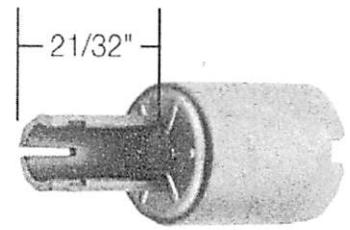

### BJ "D" STEM ADAPTOR 4350, 4500, 4510

(BJ Series)

4590-704

| Uni-Line Part No. | Qty.          |
|-------------------|---------------|
| 4590-704          | Package of 6. |

### BJ "D" STEM ADAPTOR 4510

(BJFMA Series)

40-189

Uni-Line Part No. 40-189

### BJ FLANGE NIPPLE ADAPTORS

Flange Nipple Adaptors 1/8" pipe (I.D.) x 9/16 - 27NS tapered thread (O.D.)

4590-706

| Uni-Line Part No. | Qty.           |
|-------------------|----------------|
| 4590-706          | (Package of 6) |