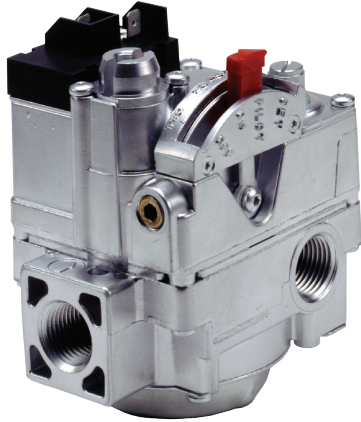

Robertshaw®

720-402

GAS VALVES

720 Series - 24 Volt Dual

The Robertshaw® 720 Series 24 Volt Dual Gas Valve is a six-function gas valve incorporating a manual valve, safety shut-off magnet, dual automatic valves, main gas regulator, and pilot adjustment. Models are available with and without a pressure regulator. Uni-Kit® models are factory set at 3.5" WC for natural gas, but can be converted to LP by installing the regulator conversion kit included.

The wiring connections, manual selector and adjustments are easily accessible on top of the valve. With a 3-9/16" swing radius, the 720 Series lends itself well to replacing many OEM valves. Valve can be mounted in any position except upside down.

Features and Benefits

- Gas cock dial marking Off - Pilot - On
- Pilot outlet 1/4" tubing
- Ambient temperature of -40°F to 175°F
- Combination screw/spade terminal type
- Maximum inlet pressure 14" WC (0.5 PSI)
- Standard NEMA terminals
- Inlet filtered screen
- Various gas types: natural, manufactured, mixed, LP, and LP/air mixtures
- Multiple actuators available
- RoHS compliant